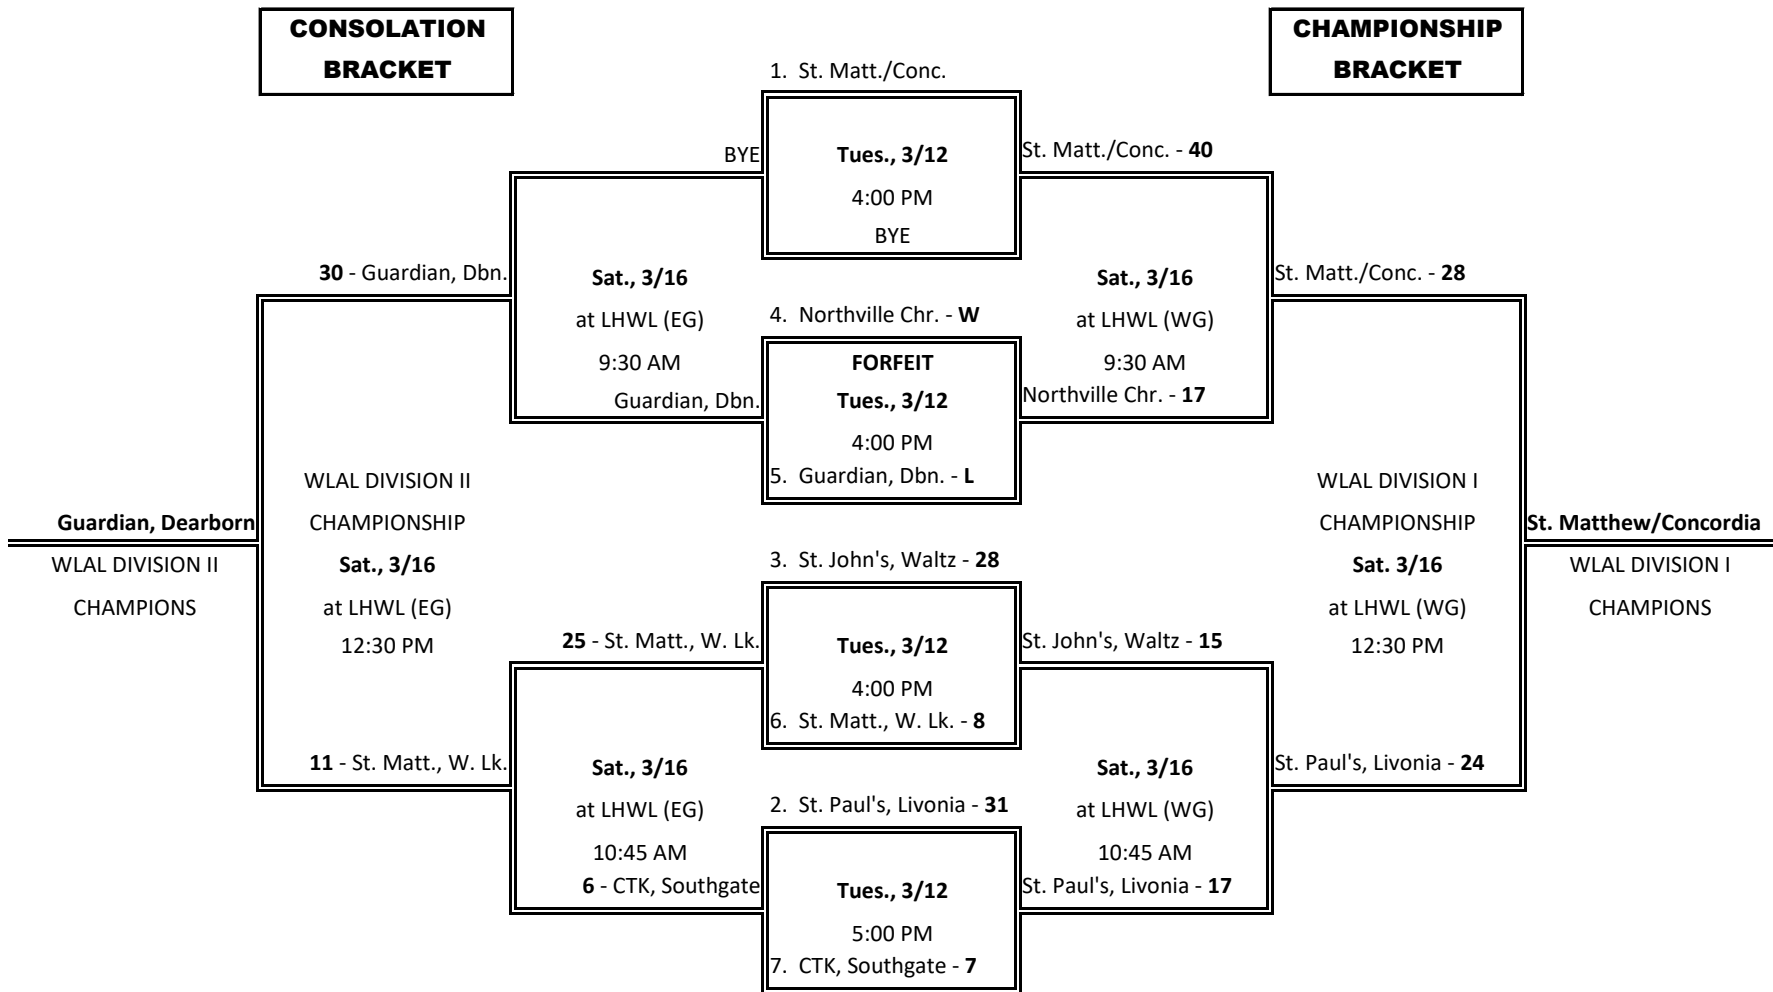

2024 WLAL GIRLS BASKETBALL TOURNAMENT

All first round tournament games are played at higher seed's home location.

WG = West Gym

EG = East Gym