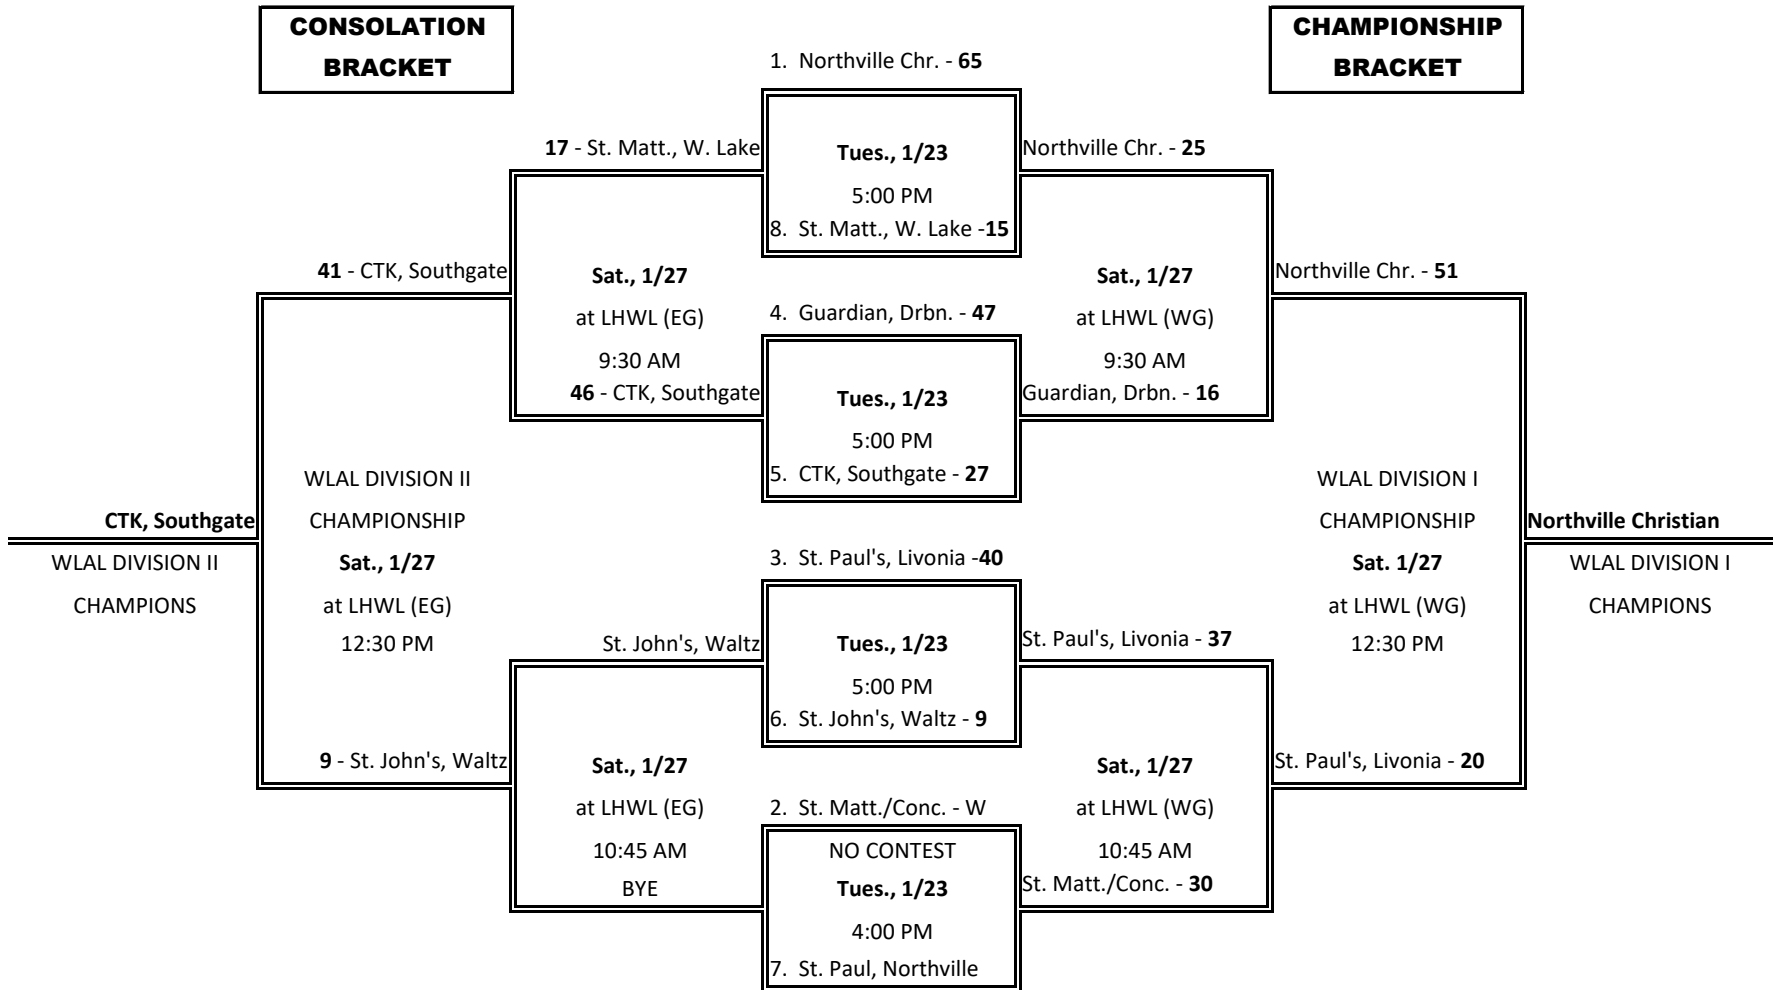

# 2024 WLAL BOYS BASKETBALL TOURNAMENT

All first round tournament games are played at higher seed's home location.

WG = West Gym

EG = East Gym